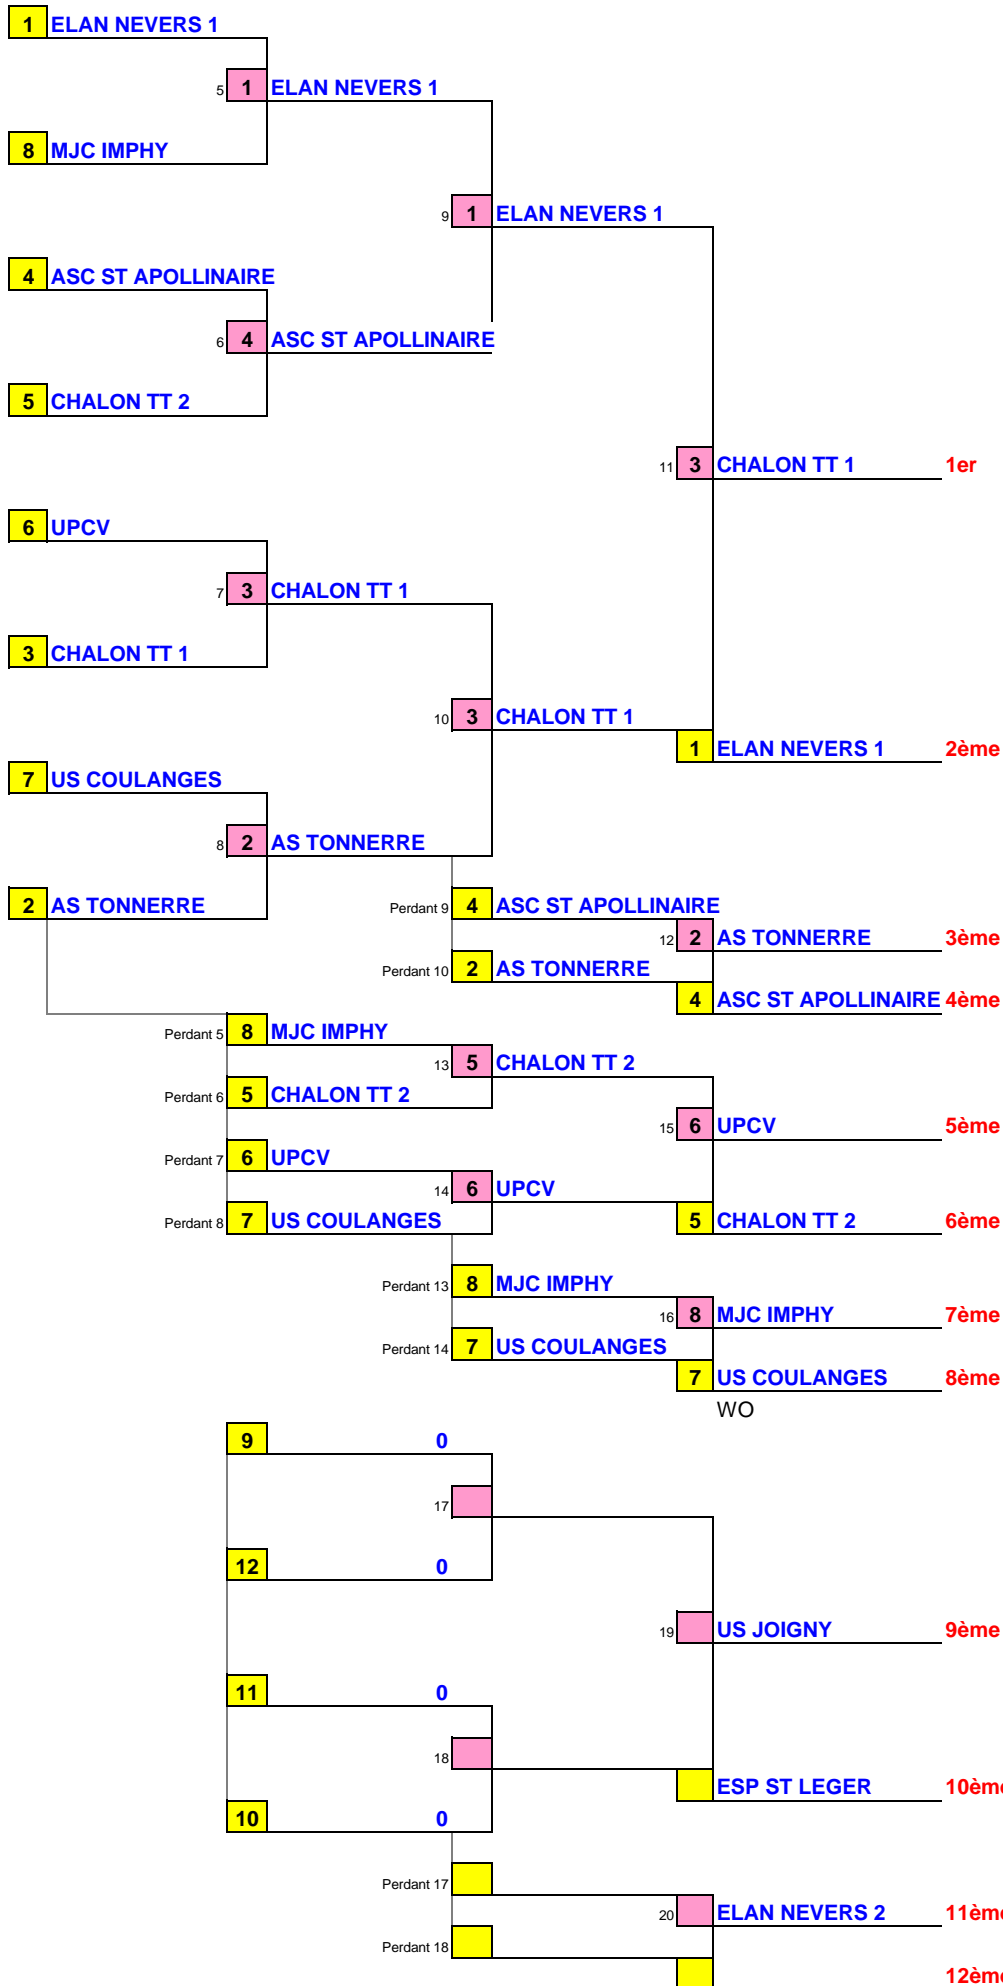

INTERCLUBS REGIONAUX

CHATENOY LE ROYAL - LE 1er MAI 2006

Tableau CG

CADETS

Clt	CLASSEMENT
1	CHALON TT 1
2	ELAN NEVERS 1
3	AS TONNERRE
4	ASC ST APOLLINAIRE
5	UPCV
6	CHALON TT 2
7	MJC IMPHY
8	US COULANGES
9	US JOIGNY
10	ESP ST LEGER
11	ELAN NEVERS 2
12	

CADETS

LISTE DE DEPART	
1	ELAN NEVERS 1
2	AS TONNERRE
3	CHALON TT 1
4	ASC ST APOLLINAIRE
5	CHALON TT 2
6	UPCV
7	US COULANGES
8	MJC IMPHY
9	
10	
11	
12	